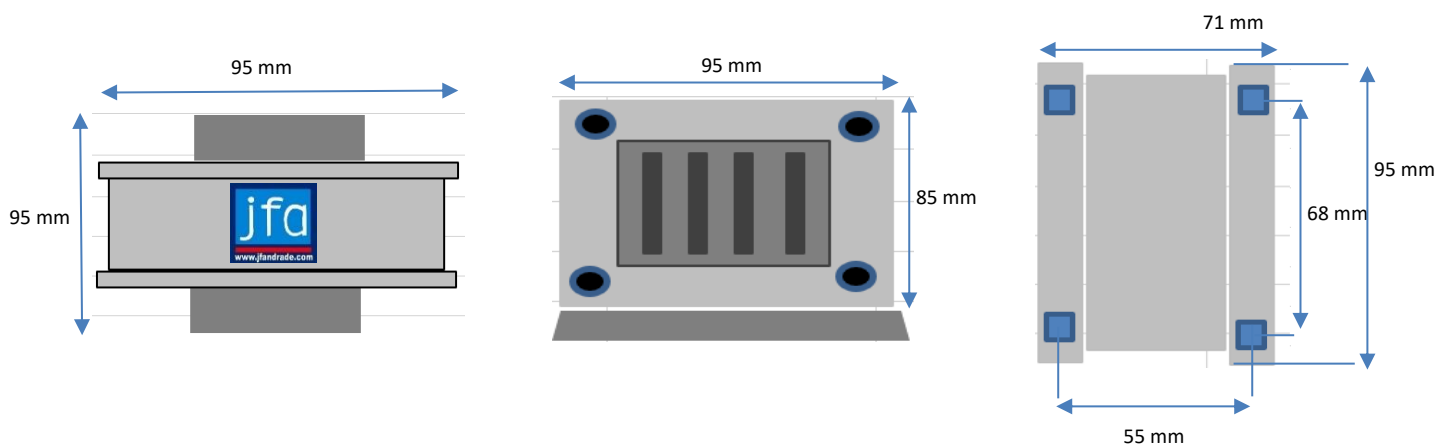

José Ferreira de Andrade, Lda
Rua Henrique Galvão, 91/95 * 4445-125 Alfena
Telf. 22 968 23 19 * Fax. 22 968 23 22 *email geral@jfandrade.com * web<: www.jfandrade.com *
www.jfandrade.pt